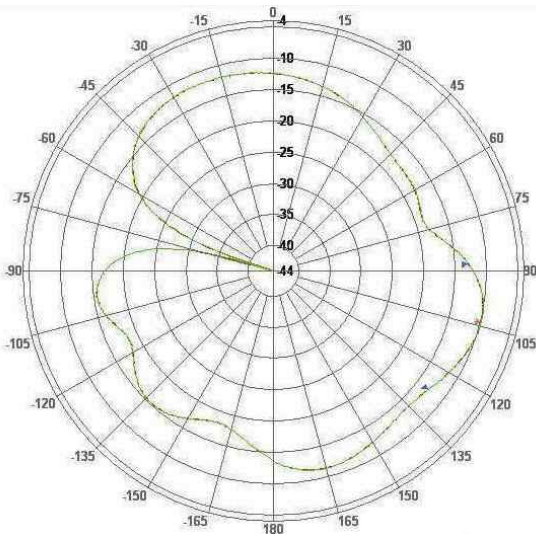

## . PN-ANT-HR24

Model	PN-ANT-HR24
Frequency Range	2.3 ~ 2.5GHz
V.S.W.R	Less then 1.5
Radiation pattern	Omini-Directional
Polarization	vertical
Impedance	50 Ohm
Gain	2 dBI
Connector	SMA
Dimension	90mm
Color	Black